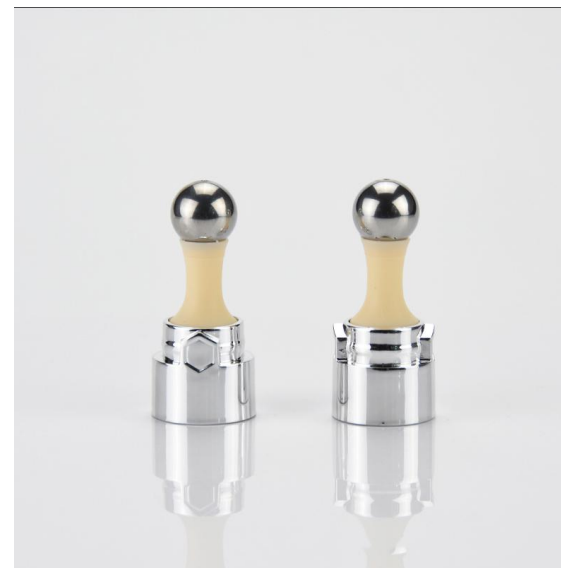

D19 Electric zinc
alloy finger eye creamtube

19电动陶瓷头 眼霜管

D19 Electric ceramic eye
cream tube

19锌合金弯嘴 眼霜管

D19 Zinc eye cream tube

19锌合金手指 眼霜管

D19 Metalized zinc eye
cream tube

19陶瓷头眼霜管

D19 Ceramic head eye cream tube

19长嘴锌合金 眼霜管

D19 Zinc longnozzle eye cream tube

19带凸点长嘴 锌合金眼霜管

D19 Emboss zinc
long eye cream tube

19斜口收腰锌合 金眼霜管

D19 Gradient slim waist
Zinc long eye cream tube

19 振动360° 弹力 冰珠眼霜管

D19 360° elastic vibration ice
bead eye cream tube

19 360° 弹力冰 珠眼霜管

D19 360° elastic ice bead
eye cream tube

19弯嘴塑料头 眼霜管

D19 Crooked shape plastic eye cream tube

22单珠振动笔瓶 眼霜管

D22 One-ball electric pen shape bottle