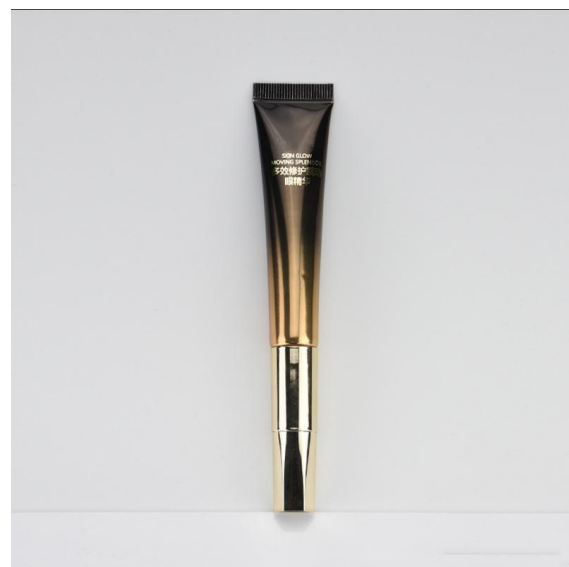

D19 Electric zinc
alloy finger eye creamtube

19电动陶瓷头 眼霜管

D19 Electric ceramic eye
cream tube

19锌合金弯嘴 眼霜管

D19 Zinc eye cream tube

19锌合金手指 眼霜管

D19 Metalized zinc eye
cream tube

19陶瓷头眼霜管

D19 Ceramic head eye cream tube

19长嘴锌合金 眼霜管

D19 Zinc longnozzle eye cream tube

19带凸点长嘴 锌合金眼霜管

D19 Emboss zinc
long eye cream tube

19斜口收腰锌合 金眼霜管

D19 Gradient slim waist
Zinc long eye cream tube

19 振动360° 弹力 冰珠眼霜管

D19 360° elastic vibration ice
bead eye cream tube

19 360° 弹力冰 珠眼霜管

D19 360° elastic ice bead
eye cream tube

19弯嘴塑料头 眼霜管

D19 Crooked shape plastic eye cream tube

22单珠振动笔瓶 眼霜管

D22 One-ball electric pen shape bottle