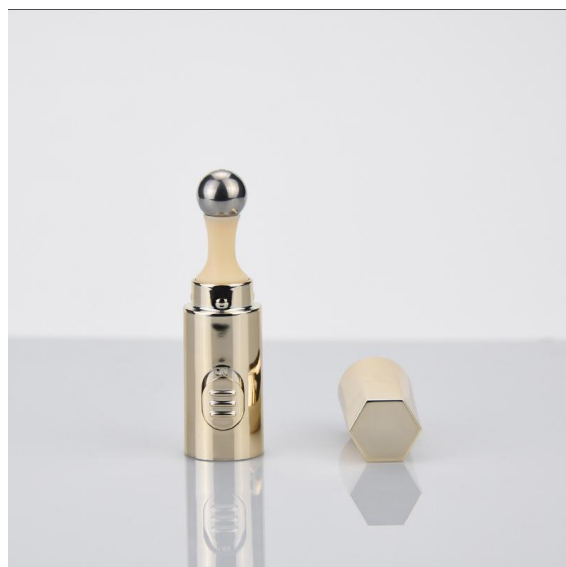

D19 Electric zinc
alloy finger eye creamtube

19电动陶瓷头 眼霜管

D19 Electric ceramic eye
cream tube

19锌合金弯嘴 眼霜管

D19 Zinc eye cream tube

19锌合金手指 眼霜管

D19 Metalized zinc eye
cream tube

19陶瓷头眼霜管

D19 Ceramic head eye cream tube

19长嘴锌合金 眼霜管

D19 Zinc longnozzle eye cream tube

19带凸点长嘴 锌合金眼霜管

D19 Emboss zinc
long eye cream tube

19斜口收腰锌合 金眼霜管

D19 Gradient slim waist
Zinc long eye cream tube

19 振动360° 弹力 冰珠眼霜管

D19 360° elastic vibration ice
bead eye cream tube

19 360° 弹力冰 珠眼霜管

D19 360° elastic ice bead
eye cream tube

19弯嘴塑料头 眼霜管

D19 Crooked shape plastic eye cream tube

22单珠振动笔瓶 眼霜管

D22 One-ball electric pen shape bottle