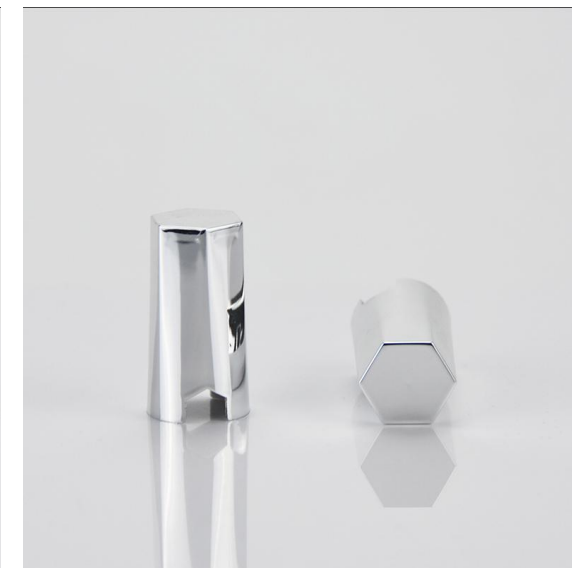

D19 Ceramic head eye cream tube

19长嘴锌合金 眼霜管

D19 Zinc longnozzle eye cream tube

19带凸点长嘴 锌合金眼霜管

D19 Emboss zinc
long eye cream tube

19斜口收腰锌合 金眼霜管

D19 Gradient slim waist
Zinc long eye cream tube

19 振动360° 弹力 冰珠眼霜管

D19 360° elastic vibration ice
bead eye cream tube

19 360° 弹力冰 珠眼霜管

D19 360° elastic ice bead
eye cream tube

19弯嘴塑料头 眼霜管

D19 Crooked shape plastic eye cream tube

22单珠振动笔瓶 眼霜管

D22 One-ball electric pen shape bottle